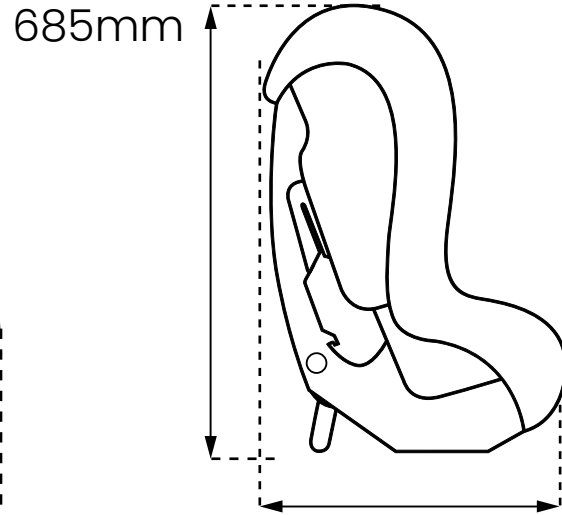

285mm Footprint
(250mm Recline Foot)

425mm

520mm

375mm