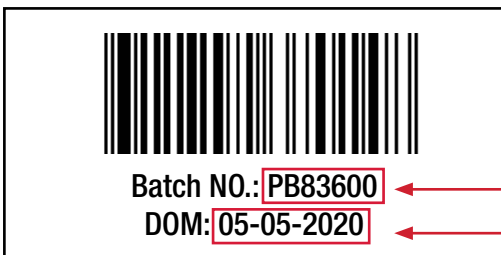

The **Product Label** & **Date of Manufacturer Label** on the Move EZ are located on the rear right side of the stroller frame.

## 1. Date of Manufacture Label

BATCH NUMBER

DATE OF MANUFACTURE  
DAY-MONTH-YEAR