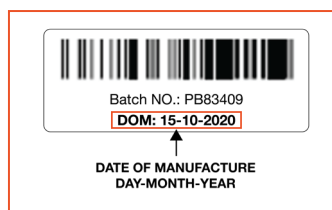

Date of Manufacture