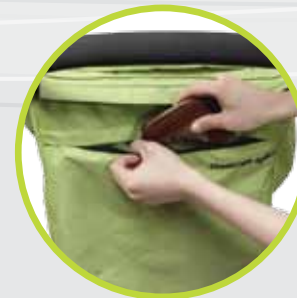

Comfort

Soft, padded knit woven seat, shoulder pads and head support

Peek a boo window

with quiet magnet closure

Front swivel wheels

for manoeuvrability, lock in place if travelling over uneven surfaces

Canopy pocket