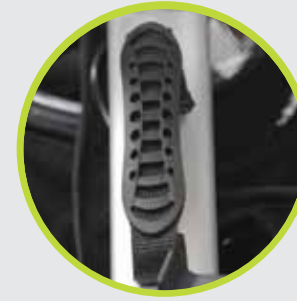

Carry Handle

lift and carry with ease